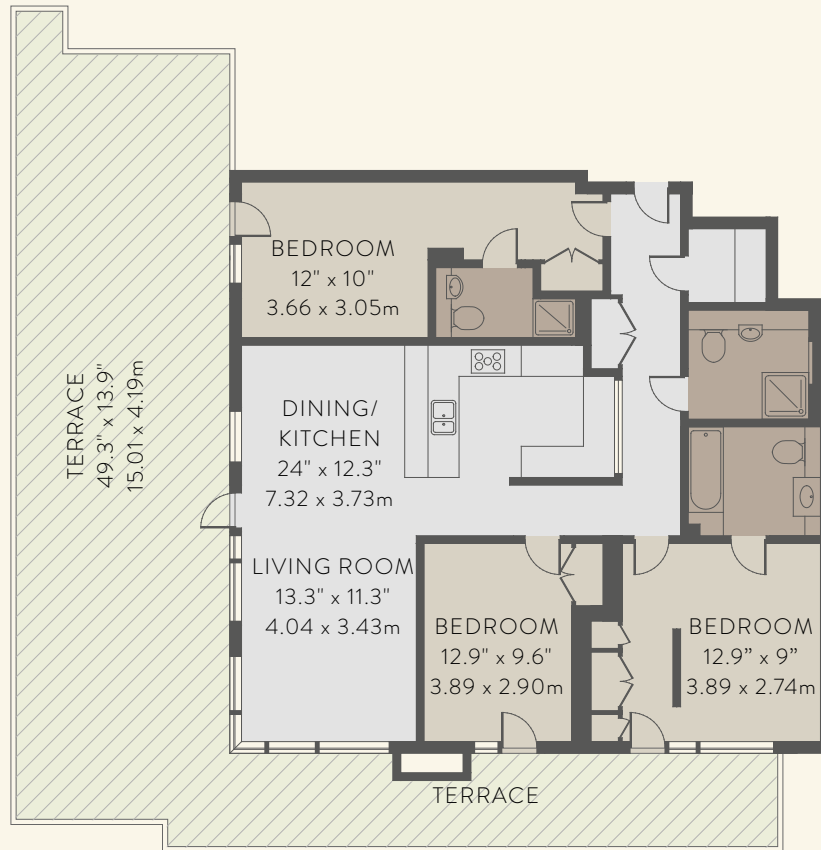

THREE BEDROOM

APARTMENT NO.	FLOOR	SQ M	SQ FT
<i>Flat 6</i>	7	119.5	1,286