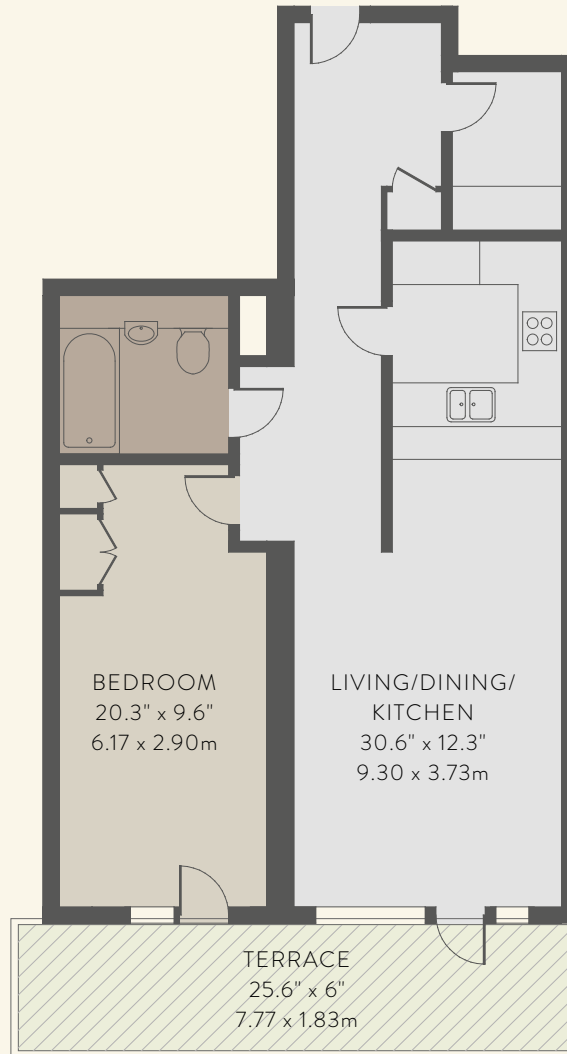

# ONE BEDROOM

APARTMENT NO.	FLOOR	SQ M	SQ FT
<i>Flat 1</i>	7	70.4	758

## KEY

- LIVING/KITCHEN
- BATHROOM/ENSUITE
- BEDROOM
- TERRACE

# ONE BEDROOM

APARTMENT NO.	FLOOR	SQ M	SQ FT
<i>Flat 4</i>	7	72.0	775