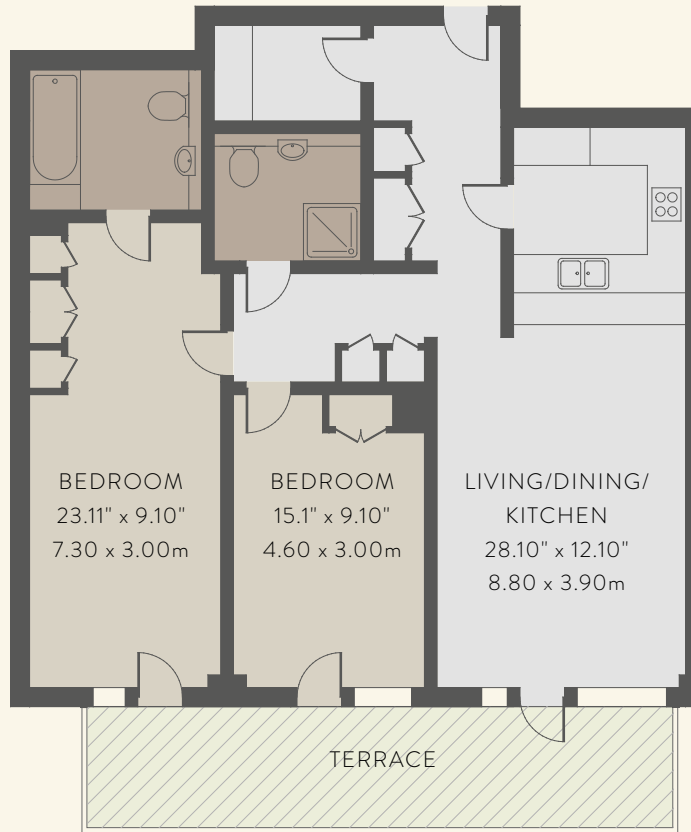

## KEY

- LIVING/KITCHEN
- BATHROOM/ENSUITE
- BEDROOM
- TERRACE

# TWO BEDROOM

APARTMENT NO.	FLOOR	SQ M	SQ FT
<i>Flat 10</i>	<i>8</i>	<i>97.4</i>	<i>1,048</i>

## KEY

	LIVING/KITCHEN
	BATHROOM/ENSUITE
	BEDROOM
	TERRACE

# TWO BEDROOM

APARTMENT NO.	FLOOR	SQ M	SQ FT
<i>Flat 11</i>	<i>8</i>	<i>100.5</i>	<i>1,081</i>