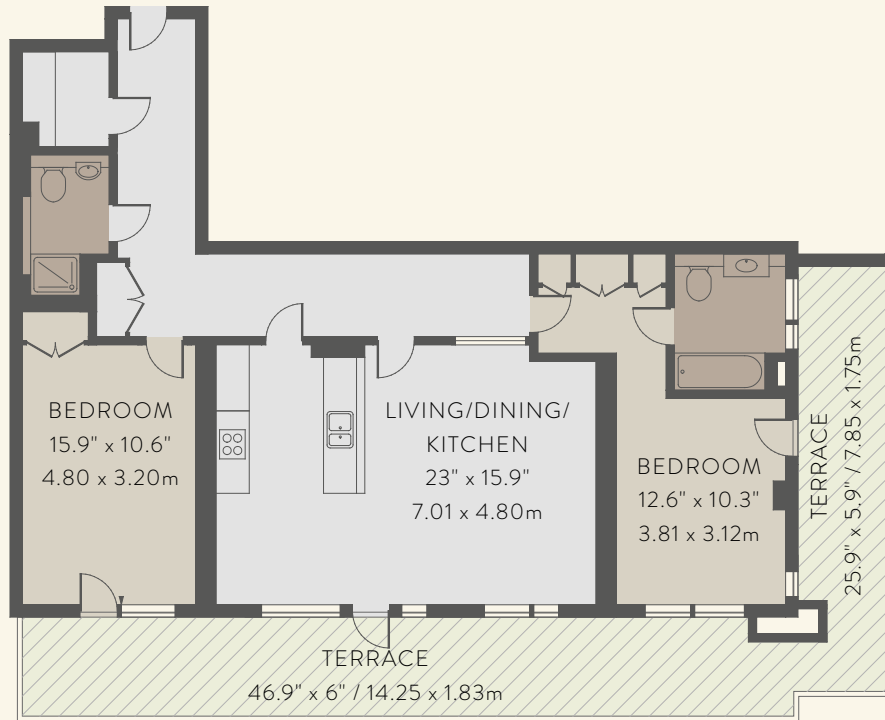

TWO BEDROOM

APARTMENT NO.	FLOOR	SQ M	SQ FT
<i>Flat 3</i>	7	104.1	1,121