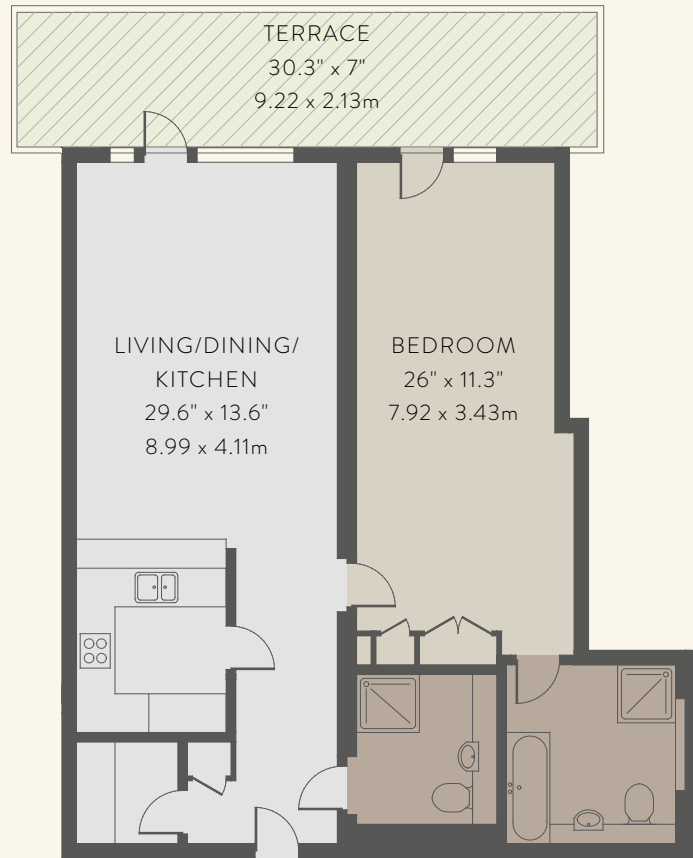

## KEY

- LIVING/KITCHEN
- BATHROOM/ENSUITE
- BEDROOM
- TERRACE

# ONE BEDROOM

APARTMENT NO.	FLOOR	SQ M	SQ FT
<i>Flat 5</i>	7	72.0	775