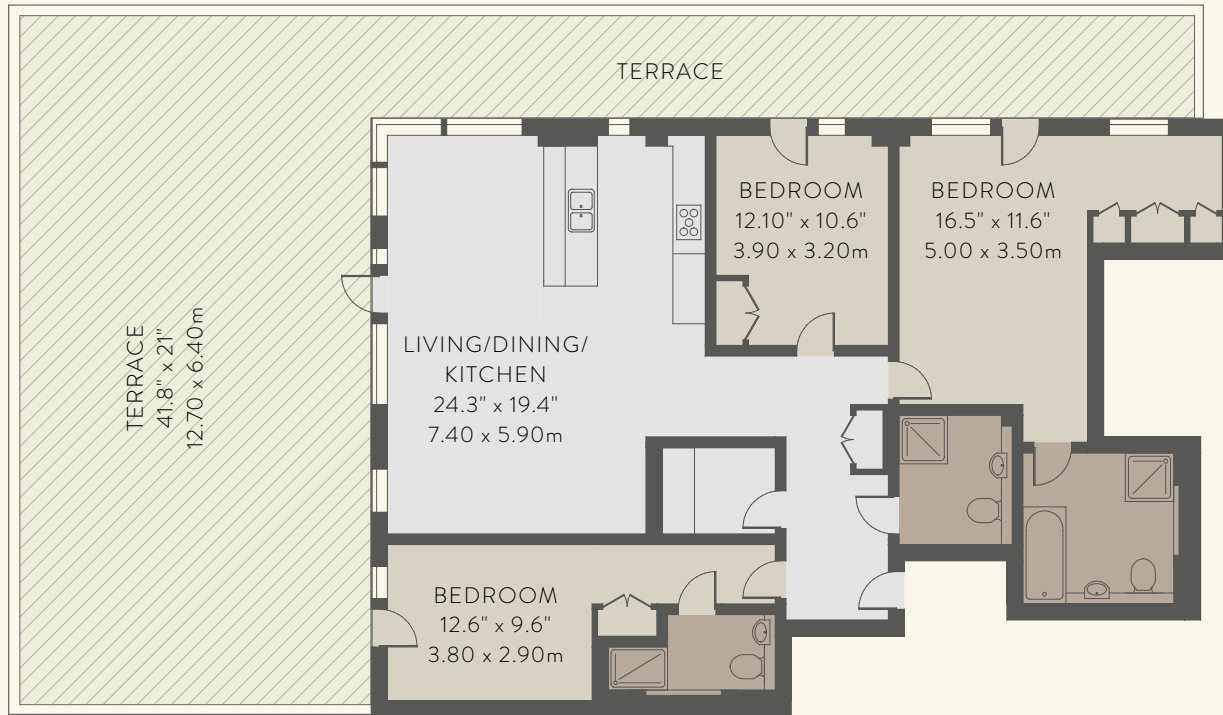

THREE BEDROOM

APARTMENT NO.	FLOOR	SQ M	SQ FT
<i>Flat 13</i>	<i>8</i>	<i>132.7</i>	<i>1,429</i>