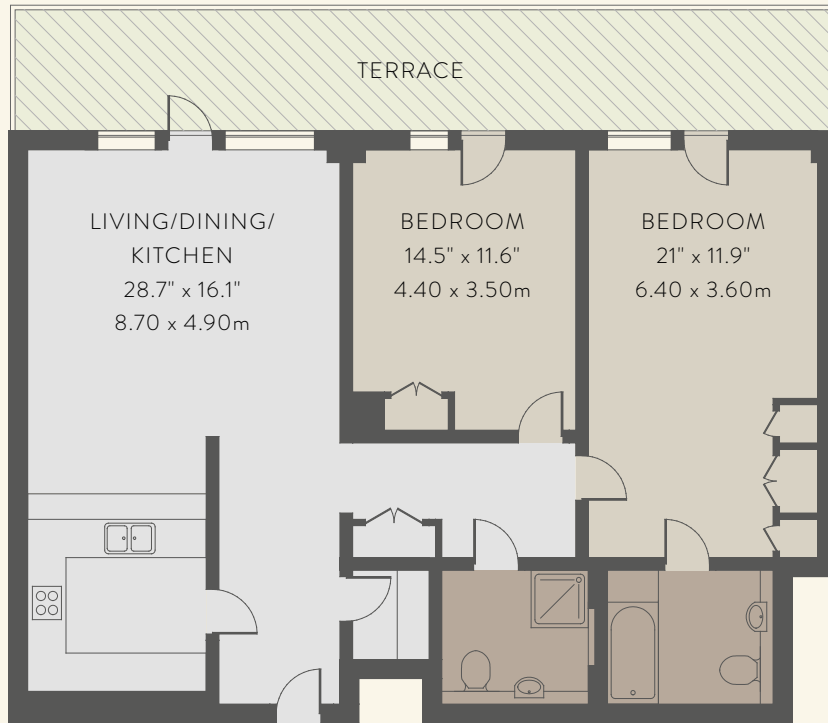

## KEY

- LIVING/KITCHEN
- BATHROOM/ENSUITE
- BEDROOM
- TERRACE

# TWO BEDROOM

APARTMENT NO.	FLOOR	SQ M	SQ FT
<i>Flat 3</i>	7	104.1	1,121

## KEY

	LIVING/KITCHEN
	BATHROOM/ENSUITE
	BEDROOM
	TERRACE

# TWO BEDROOM

APARTMENT NO.	FLOOR	SQ M	SQ FT
<i>Flat 9</i>	<i>8</i>	<i>104.6</i>	<i>1,125</i>