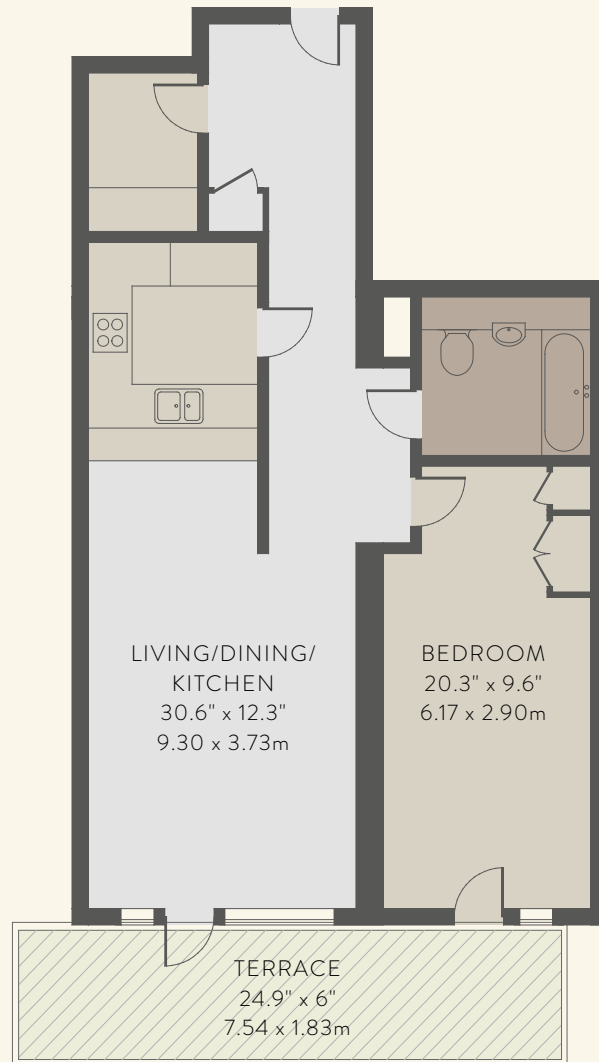

## KEY

- LIVING/KITCHEN
- BATHROOM/ENSUITE
- BEDROOM
- TERRACE

# ONE BEDROOM

APARTMENT NO.	FLOOR	SQ M	SQ FT
<i>Flat 4</i>	7	72.0	775

# ONE BEDROOM

APARTMENT NO.	FLOOR	SQ M	SQ FT
<i>Flat 5</i>	7	72.0	775