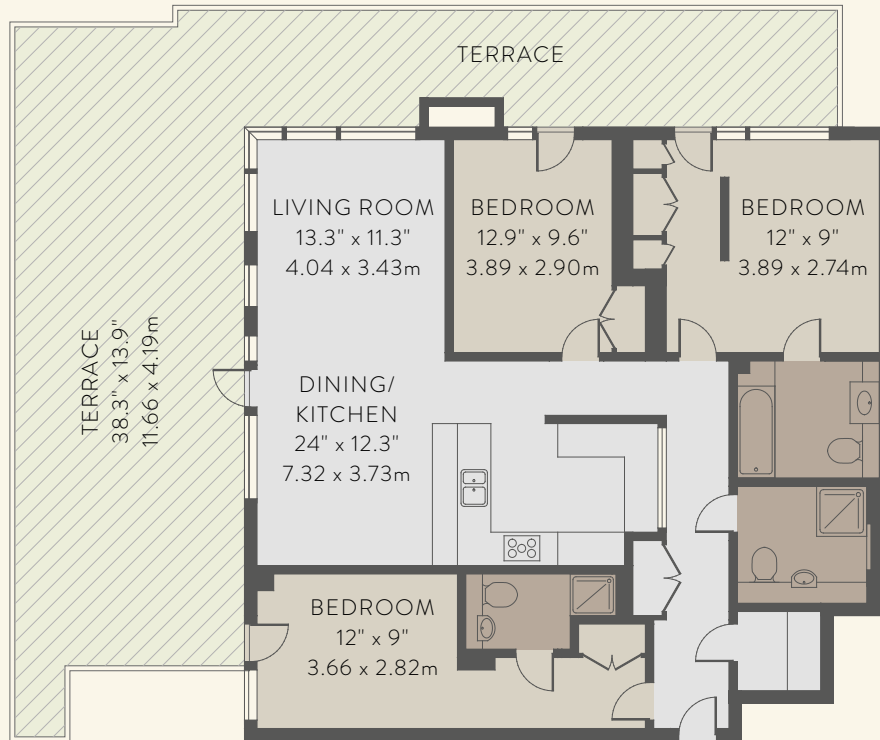

THREE BEDROOM

APARTMENT NO.	FLOOR	SQ M	SQ FT
<i>Flat 7</i>	<i>7</i>	<i>117.9</i>	<i>1,270</i>