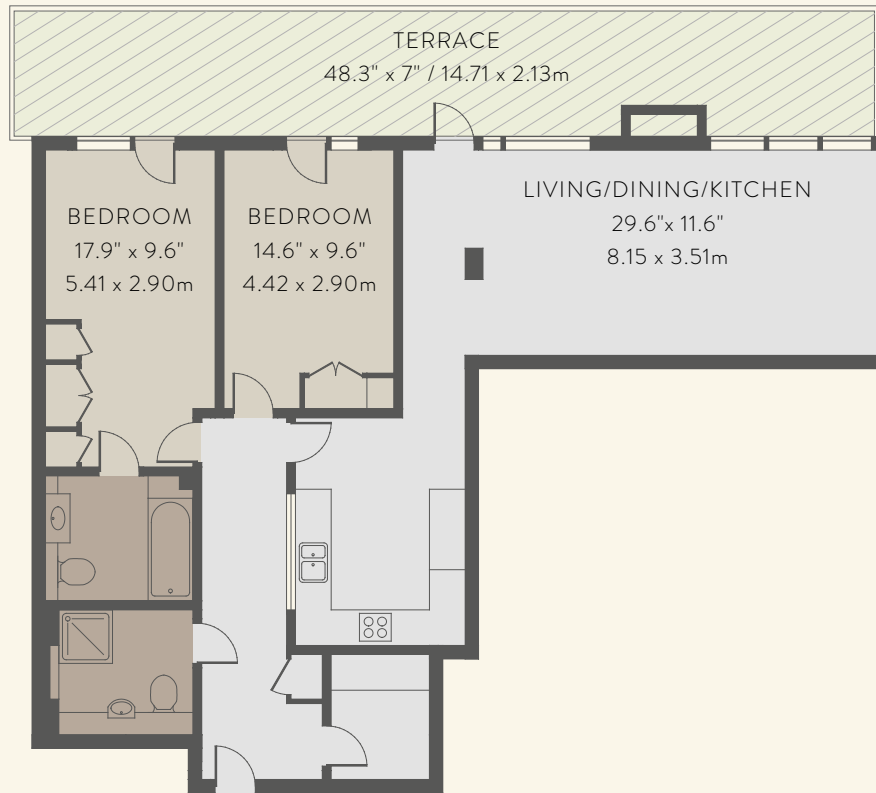

## KEY

- LIVING/KITCHEN
- BATHROOM/ENSUITE
- BEDROOM
- TERRACE

# ONE BEDROOM

APARTMENT NO.	FLOOR	SQ M	SQ FT
<i>Flat 8</i>	7	87.0	936

# TWO BEDROOM

APARTMENT NO.	FLOOR	SQ M	SQ FT
<i>Flat 2</i>	7	98.0	1,055