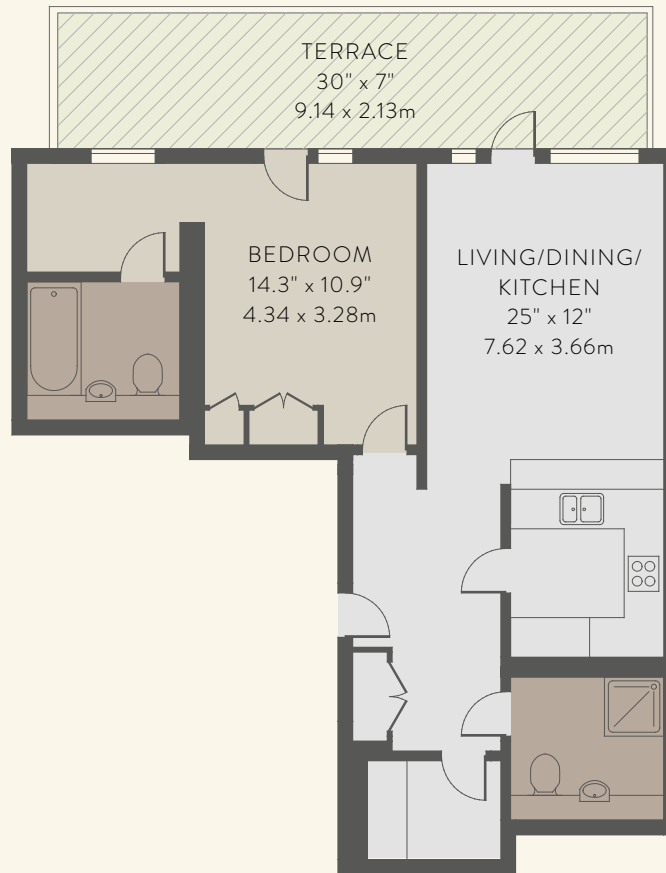

# ONE BEDROOM

APARTMENT NO.	FLOOR	SQ M	SQ FT
<i>Flat 1</i>	7	70.4	758

## KEY

- LIVING/KITCHEN
- BATHROOM/ENSUITE
- BEDROOM
- TERRACE

# ONE BEDROOM

APARTMENT NO.	FLOOR	SQ M	SQ FT
<i>Flat 4</i>	7	72.0	775