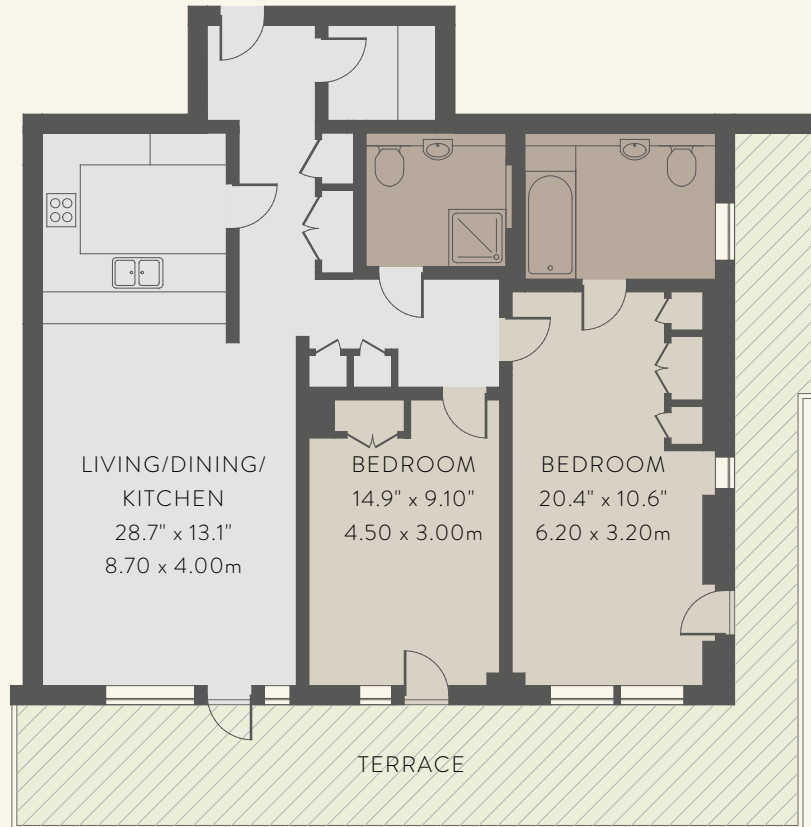

TWO BEDROOM

APARTMENT NO.	FLOOR	SQ M	SQ FT
<i>Flat 10</i>	<i>8</i>	<i>97.4</i>	<i>1,048</i>